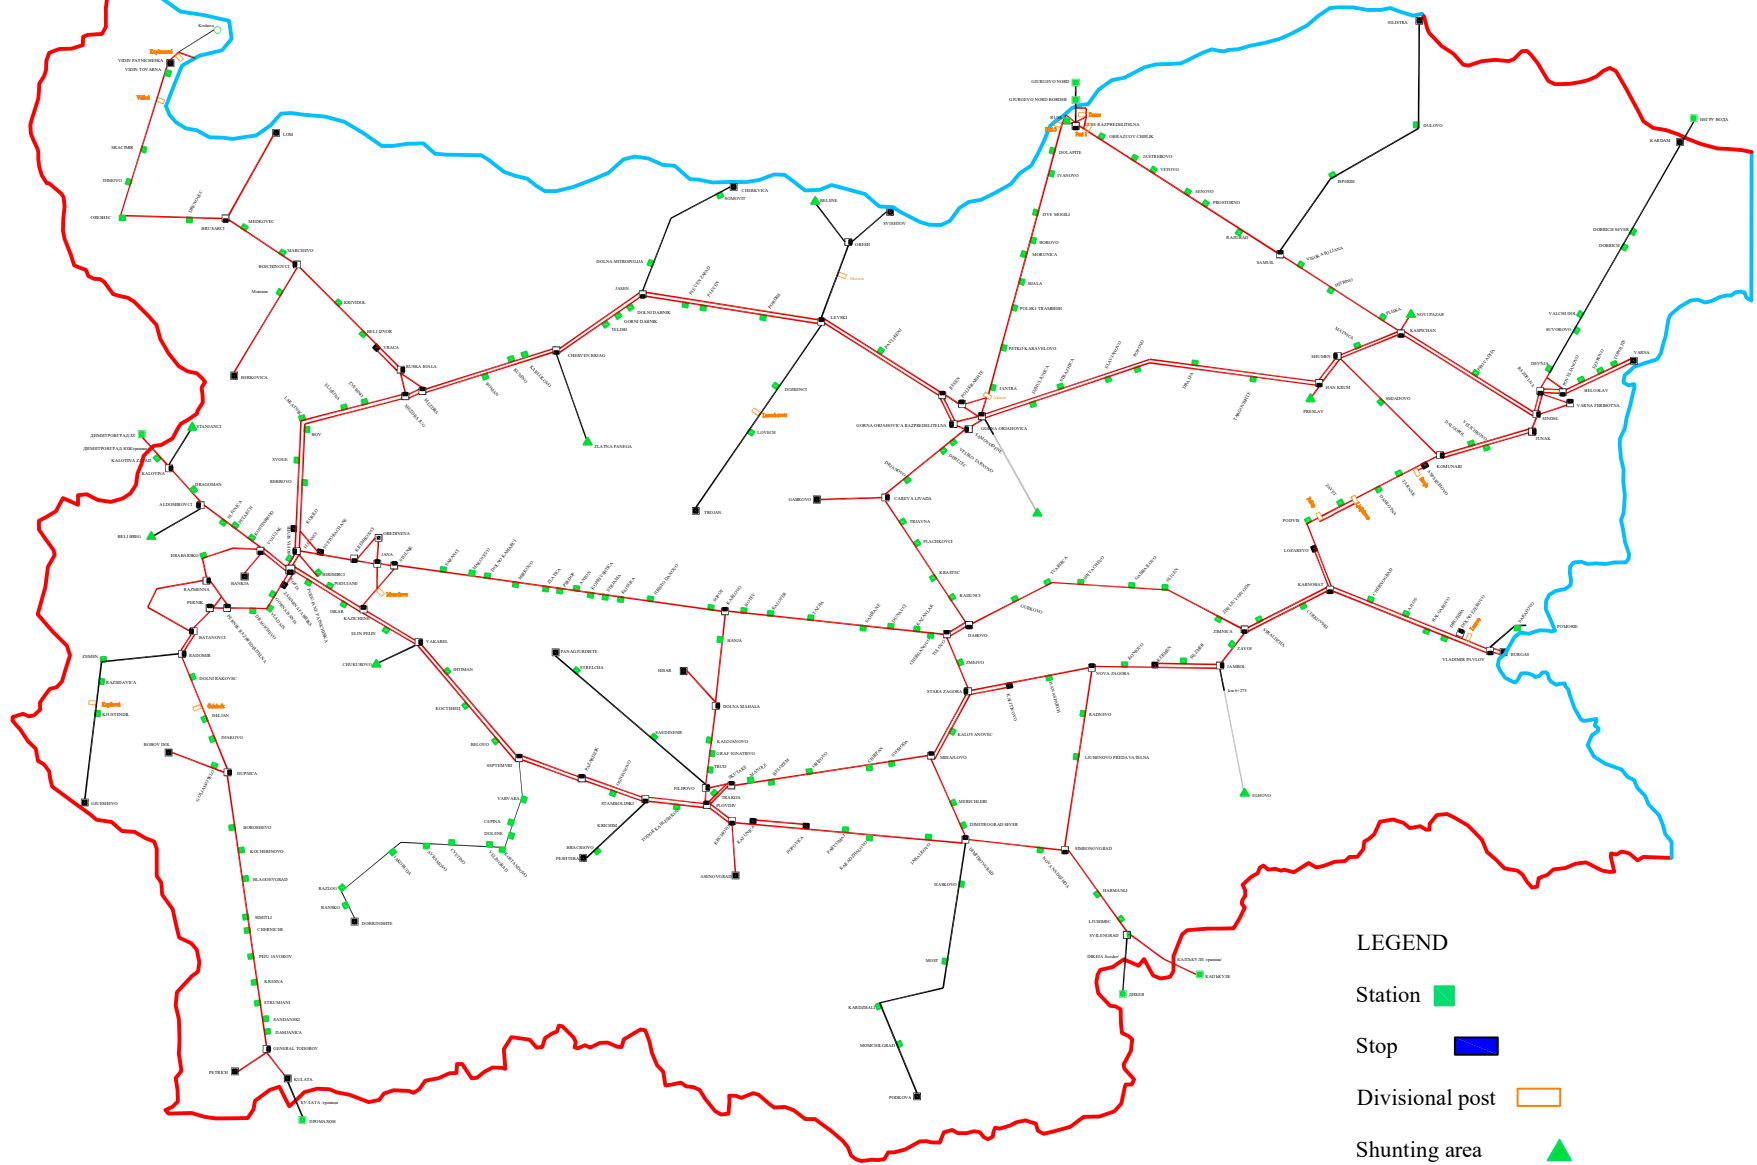

MAP OF THE RAILWAY INFRASTRUCTURE OF SE NRIC

LEGEND

- Station ■
- Stop ■
- Divisional post ▭
- Shunting area support point ▲
- Terminal station
- Junction station